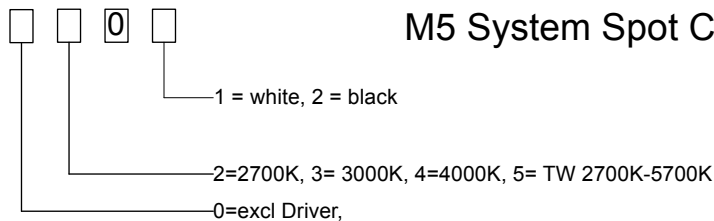

# M5 System Spot Ceiling Cup

Housing: 65 X 138 mm  
 Power: 500mA  
 Light Source: Citizen led 20W  
 Kelvin: 3000K/ option 2700 and 4000K  
 Tunable White 2700K-5700K  
 CRI: >98  
 Dim version: DALI / CASAMBI / TRIAC / 1-10V  
 Colour: Black / White

Art no	Name	System Watt
--------	------	-------------

62-M5-C	M5 System Spot Ceiling Cup	20W
---------	----------------------------	-----