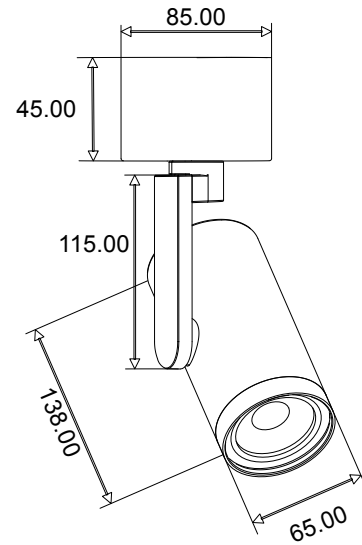

# M5 System Spot Ceiling Cup

Housing: 65 X 138 mm  
 Power: 500mA  
 Light Source: Citizen led 20W  
 Kelvin: 3000K/ option 2700 and 4000K  
 Tunable White 2700K-5700K  
 CRI: >98  
 Dim version: DALI / CASAMBI / TRIAC / 1-10V  
 Colour: Black / White

Art no	Name	System Watt
--------	------	-------------

62-M5-C	M5 System Spot Ceiling Cup	20W
---------	----------------------------	-----