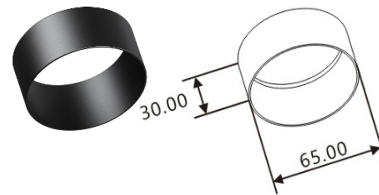

# M5 System Spot Ceiling Cup

Housing: 65 X 138 mm  
 Power: 500mA  
 Light Source: Citizen led 20W  
 Kelvin: 3000K/ option 2700 and 4000K  
 Tunable White 2700K-5700K  
 CRI: >98  
 Dim version: DALI / CASAMBI / TRIAC / 1-10V  
 Colour: Black / White

# M5 System Accessories

Framing Zoom lens: 20-35°

White  
62-M5-9021  
Black  
62-M5-9022

Fix optical lens: 10 / 20 / 40 degree

10° White  
62-M5-9111  
10° Black  
62-M5-9112  
20° White  
62-M5-9121  
20° Black  
62-M5-9122  
40° White  
62-M5-9141  
40° Black  
62-M5-9142

Zoom optical lens 10 - 50°

White  
62-M5-9031  
Black  
62-M5-9032

Full Snoot

Full Snoot White  
62-M5-9041  
Full Snoot Black  
62-M5-9042

Honey Comb White  
62-M5-9211  
Honey Comb Black  
62-M5-9212

Stretch sheet White  
62-M5-9221  
Stretch sheet Black  
62-M5-9222