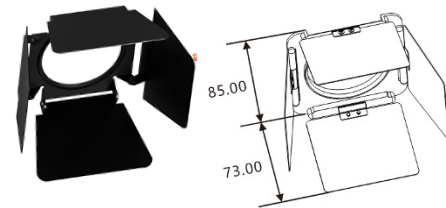

Barndoor

Barndoor White
62-M5-9061
Barndoor Black
62-M5-9062