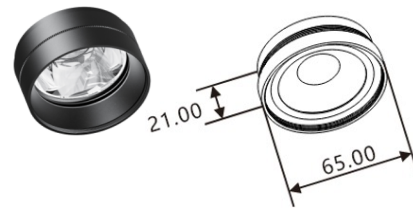

# M5 System Spot Ceiling Cup

Housing: 65 X 138 mm  
 Power: 500mA  
 Light Source: Citizen led 20W  
 Kelvin: 3000K/ option 2700 and 4000K  
 Tunable White 2700K-5700K  
 CRI: >98  
 Dim version: DALI / CASAMBI / TRIAC / 1-10V  
 Colour: Black / White

# M5 System Accessories

Framing Zoom lens: 20-35°

White  
62-M5-9021  
Black  
62-M5-9022

Fix optical lens: 10 / 20 / 40 degree

10° White  
62-M5-9111  
10° Black  
62-M5-9112  
20° White  
62-M5-9121  
20° Black  
62-M5-9122  
40° White  
62-M5-9141  
40° Black  
62-M5-9142

Zoom optical lens 10 - 50°

White  
62-M5-9031  
Black  
62-M5-9032

Full Snoot

Full Snoot White  
62-M5-9041  
Full Snoot Black  
62-M5-9042

Honey Comb White  
62-M5-9211  
Honey Comb Black  
62-M5-9212

Stretch sheet White  
62-M5-9221  
Stretch sheet Black  
62-M5-9222