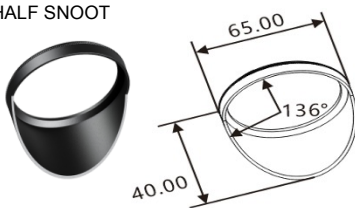

HALF SNOOT

Half Snoot White
62-M5-9051
Half Snoot Black
62-M5-9052