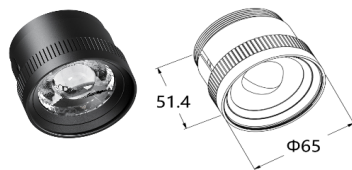

# M5 System Spot Ceiling Cup

Housing: 65 X 138 mm  
 Power: 500mA  
 Light Source: Citizen led 20W  
 Kelvin: 3000K/ option 2700 and 4000K  
 Tunable White 2700K-5700K  
 CRI: >98  
 Dim version: DALI / CASAMBI / TRIAC / 1-10V  
 Colour: Black / White

# M5 System Accessories

Framing Zoom lens: 20-35°

White  
62-M5-9021  
Black  
62-M5-9022

Fix optical lens: 10 / 20 / 40 degree

10° White  
62-M5-9111  
10° Black  
62-M5-9112  
20° White  
62-M5-9121  
20° Black  
62-M5-9122  
40° White  
62-M5-9141  
40° Black  
62-M5-9142

Zoom optical lens 10 - 50°

White  
62-M5-9031  
Black  
62-M5-9032

Full Snoot

Full Snoot White  
62-M5-9041  
Full Snoot Black  
62-M5-9042

Honey Comb White  
62-M5-9211  
Honey Comb Black  
62-M5-9212

Stretch sheet White  
62-M5-9221  
Stretch sheet Black  
62-M5-9222