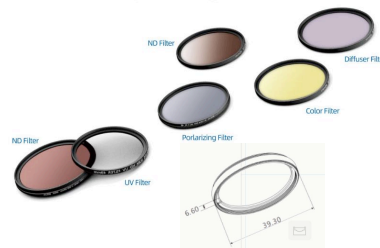

Zoom optical lens 10 - 50°

White  
62-M5-9031  
Black  
62-M5-9032

Full Snoot

Full Snoot White  
62-M5-9041  
Full Snoot Black  
62-M5-9042

Honey Comb White  
62-M5-9211  
Honey Comb Black  
62-M5-9212

Stretch sheet White  
62-M5-9221  
Stretch sheet Black  
62-M5-9222

Wall washing White  
62-M5-9231  
Wall washing Black  
62-M5-9232

Soft Light White  
62-M5-9241  
Soft Light Black  
62-M5-9242

Oval Lens White  
62-M5-9251  
Oval Lens Black  
62-M5-9252

Variable light sheet assembly  
( Honey Comb/Stretch sheet /Wall washing/  
Soft Light sheet/ Oval Lens )

Barndoor

Barndoor White  
62-M5-9061  
Barndoor Black  
62-M5-9062

HALF SNOOT

Half Snoot White  
62-M5-9051  
Half Snoot Black  
62-M5-9052

Gobos

Filter

Color / ND / UV / Diffuser / Polarizing

[www.swedlite.se](http://www.swedlite.se)