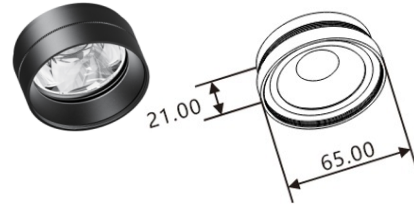

M5 System Spot Recessed

Housing: 65 X 138 mm
 Power: 500mA
 Light Source: Citizen led 20W
 Kelvin: 3000K/ option 2700 and 4000K
 Tunable White 2700K-5700K
 CRI: >97
 Dim version: DALI / CASAMBI / TRIAC / 1-10V
 Colour: Black / White
 Cut out: Ø 66 mm

SWEDLITE

www.swedlite.se

M5 System Accessories

Framing Zoom lens: 20-35°

White
62-M5-9021
Black
62-M5-9022

Fix optical lens: 10 / 20 / 40 degree

10° White
62-M5-9111
10° Black
62-M5-9112
20° White
62-M5-9121
20° Black
62-M5-9122
40° White
62-M5-9141
40° Black
62-M5-9142

Zoom optical lens 10 - 50°

White
62-M5-9031
Black
62-M5-9032

Full Snoot

Full Snoot White
62-M5-9041
Full Snoot Black
62-M5-9042

Honey Comb White
62-M5-9211
Honey Comb Black
62-M5-9212

Stretch sheet White
62-M5-9221
Stretch sheet Black
62-M5-9222