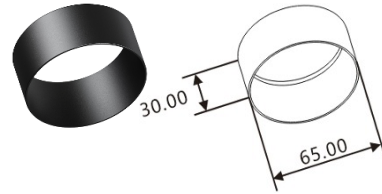

M5 System Spot Recessed

Housing: 65 X 138 mm
 Power: 500mA
 Light Source: Citizen led 20W
 Kelvin: 3000K/ option 2700 and 4000K
 Tunable White 2700K-5700K
 CRI: >97
 Dim version: DALI / CASAMBI / TRIAC / 1-10V
 Colour: Black / White
 Cut out: Ø 66 mm

SWEDLITE

www.swedlite.se

M5 System Accessories

Framing Zoom lens: 20-35°

White
62-M5-9021
Black
62-M5-9022

Fix optical lens: 10 / 20 / 40 degree

10° White
62-M5-9111
10° Black
62-M5-9112
20° White
62-M5-9121
20° Black
62-M5-9122
40° White
62-M5-9141
40° Black
62-M5-9142

Zoom optical lens 10 - 50°

White
62-M5-9031
Black
62-M5-9032

Full Snoot

Full Snoot White
62-M5-9041
Full Snoot Black
62-M5-9042

Honey Comb White
62-M5-9211
Honey Comb Black
62-M5-9212

Stretch sheet White
62-M5-9221
Stretch sheet Black
62-M5-9222