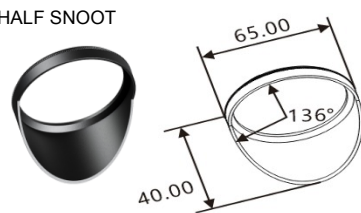

HALF SNOOT

Half Snoot White
62-M5-9051
Half Snoot Black
62-M5-9052