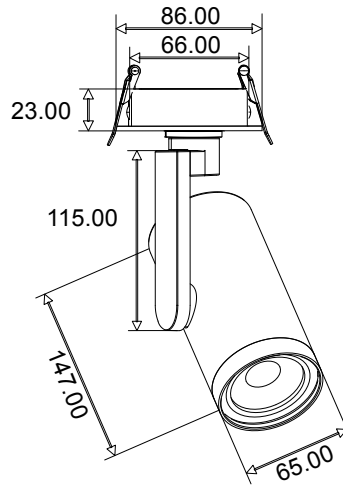

M5 System Spot Recessed

Housing: 65 X 138 mm
 Power: 500mA
 Light Source: Citizen led 20W
 Kelvin: 3000K/ option 2700 and 4000K
 Tunable White 2700K-5700K
 CRI: >97
 Dim version: DALI / CASAMBI / TRIAC / 1-10V
 Colour: Black / White
 Cut out: Ø 66 mm