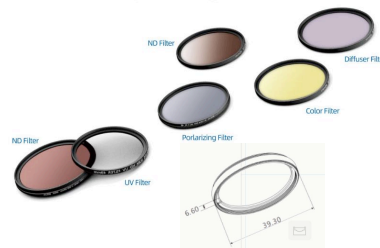

Zoom optical lens 10 - 50°

White
62-M5-9031
Black
62-M5-9032

Full Snoot

Full Snoot White
62-M5-9041
Full Snoot Black
62-M5-9042

Honey Comb White
62-M5-9211
Honey Comb Black
62-M5-9212

Stretch sheet White
62-M5-9221
Stretch sheet Black
62-M5-9222

Wall washing White
62-M5-9231
Wall washing Black
62-M5-9232

Soft Light White
62-M5-9241
Soft Light Black
62-M5-9242

Oval Lens White
62-M5-9251
Oval Lens Black
62-M5-9252

Variable light sheet assembly
(Honey Comb/Stretch sheet /Wall washing/
Soft Light sheet/ Oval Lens)

Barndoor

Barndoor White
62-M5-9061
Barndoor Black
62-M5-9062

HALF SNOOT

Half Snoot White
62-M5-9051
Half Snoot Black
62-M5-9052

Gobos

Filter

Color / ND / UV / Diffuser / Polarizing

www.swedlite.se